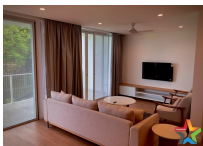

2 Bedroom Executive Whittaker Apartment

Ela Beach, Port Moresby, NCD

Seaside Living Whittaker Apartments Your Beachside Sa...

K4,500/week

2 1 1

Call : +675 3236041

Email :

ncd@theprofessionals.com.pg

Property ID : 31404